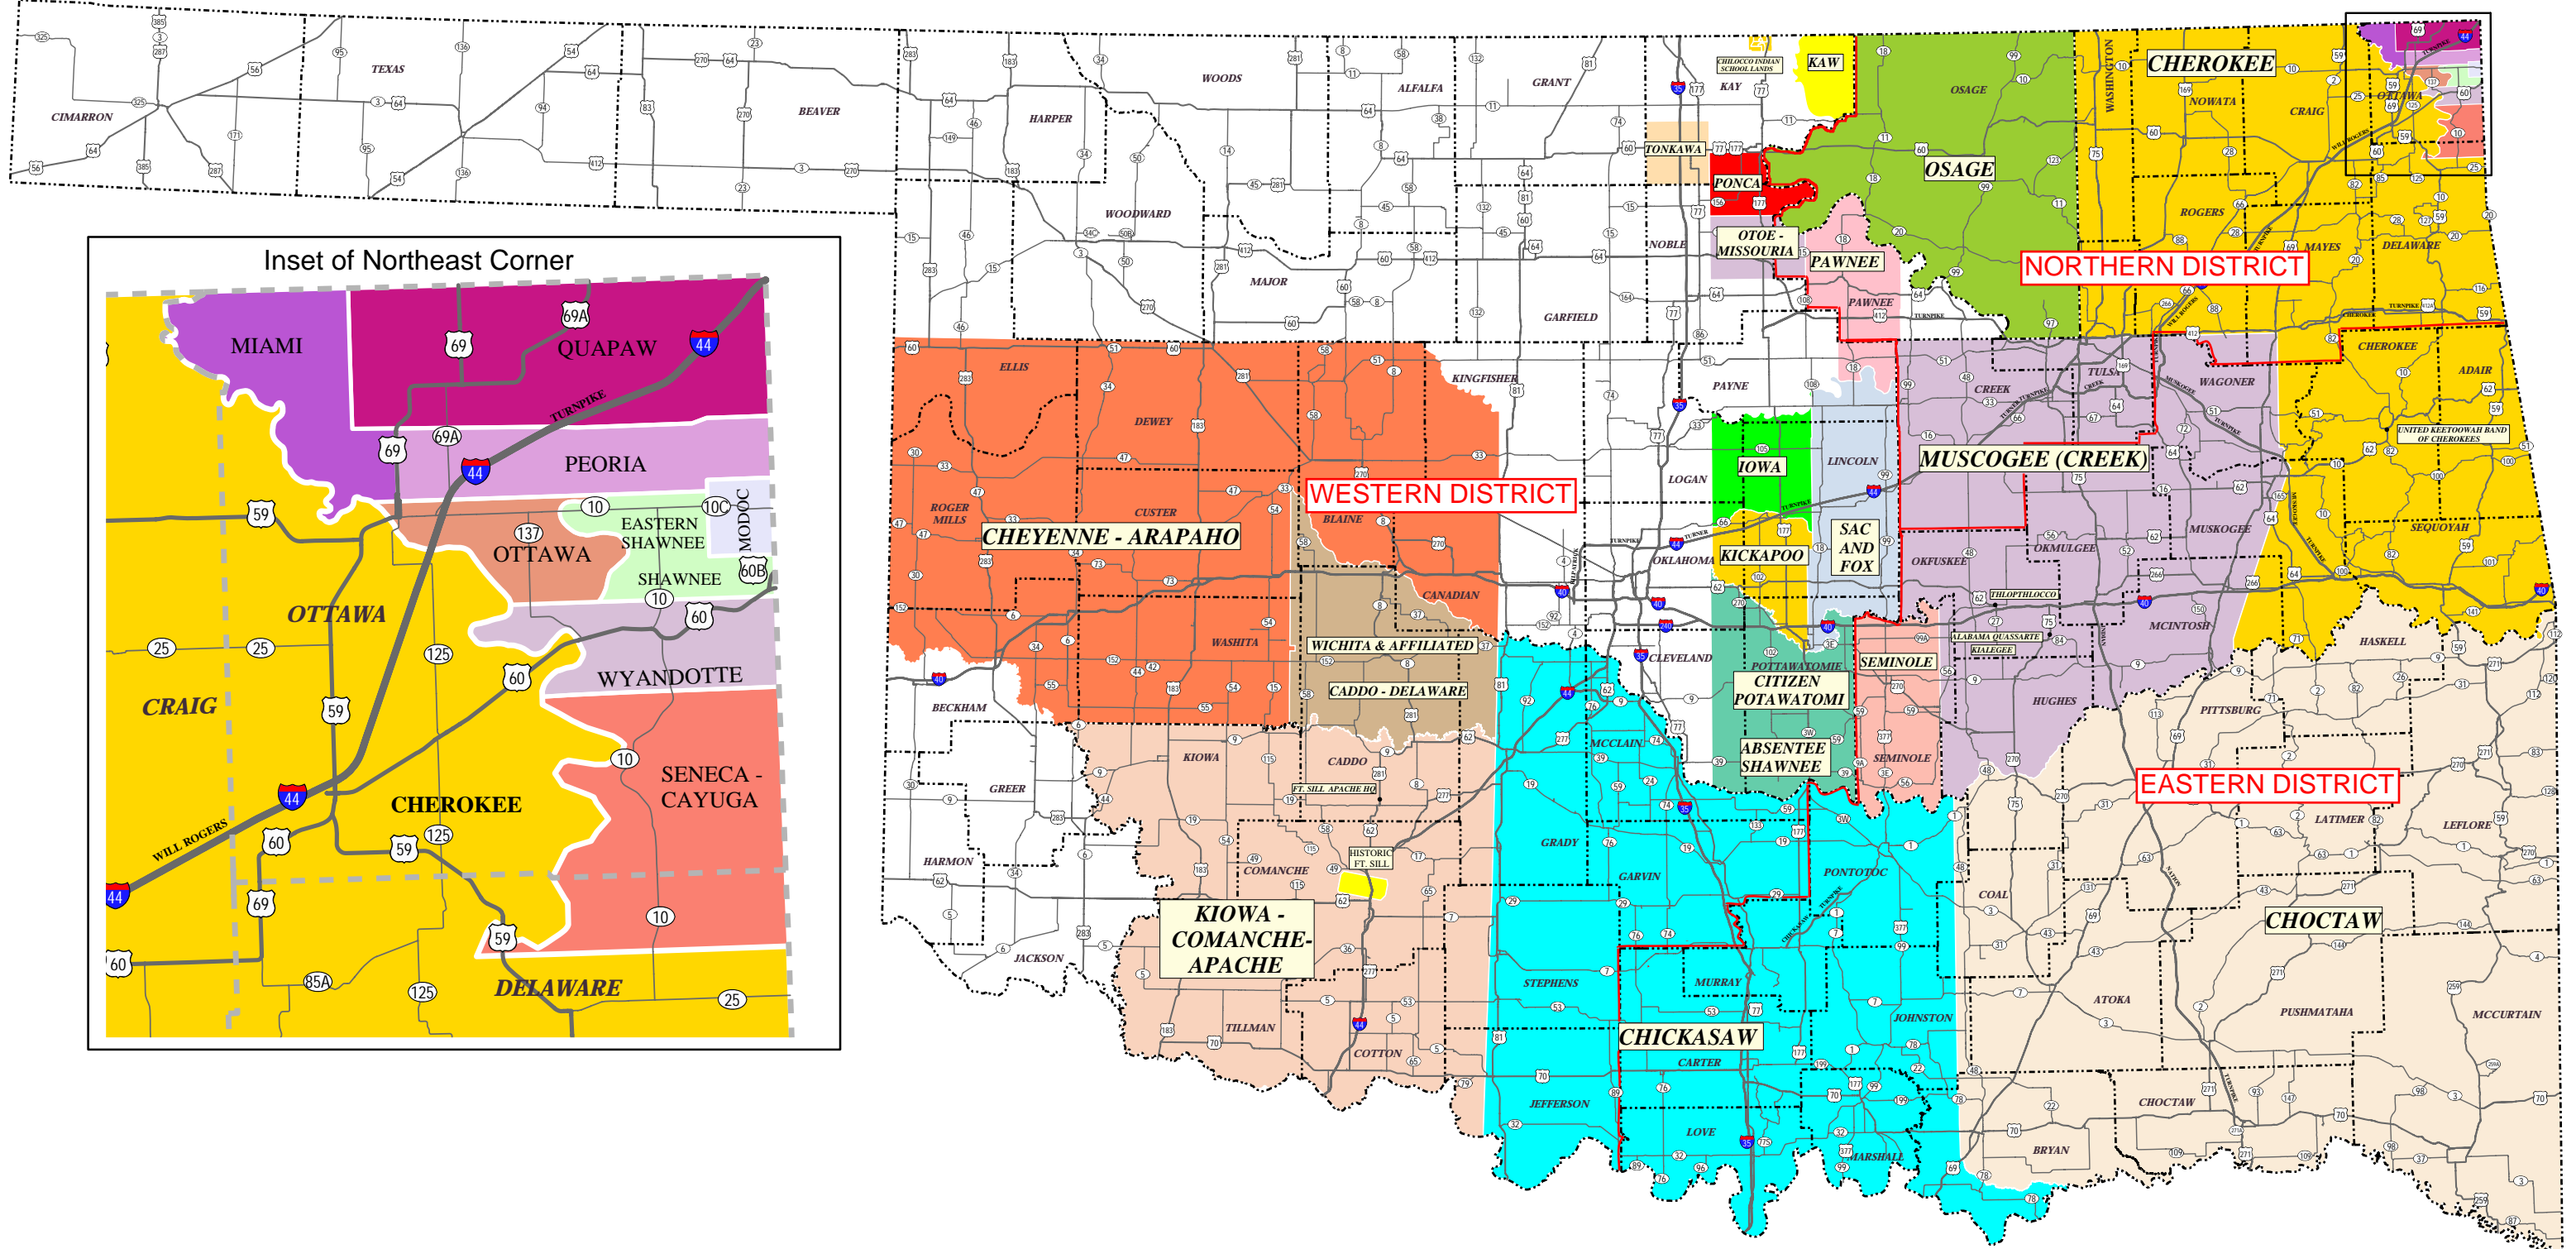

TRIBAL JURISDICTIONS IN OKLAHOMA

37 FEDERALLY RECOGNIZED TRIBES

(Tribal Boundaries provided by the Bureau of Land Management)

ABSENTEE SHAWNEE TRIBE	CHOCTAW NATION	KAW NATION	OSAGE NATION	SAC AND FOX NATION	WICHITA & AFFILIATED TRIBE
ALABAMA QUASSARTE TRIBAL TOWN	CITIZEN POTAWATOMI TRIBE	KIALEGEE TRIBAL TOWN	OTOE - MISSOURIA TRIBE	SEMINOLE NATION	WYANDOTTE NATION
APACHE TRIBE	COMANCHE NATION	KICKAPOO TRIBE	OTTAWA TRIBE	SENECA - CAYUGA TRIBE	
CADDO TRIBE	DELAWARE NATION	KIOWA TRIBE	PAWNEE NATION	SHAWNEE TRIBE	
CHEROKEE NATION	EASTERN SHAWNEE TRIBE	MIAMI NATION	PEORIA TRIBE	THLOPHTLOCCO TRIBAL TOWN	
CHEYENNE - ARAPAHO TRIBES	FT. SILL APACHE	MODOC TRIBE	PONCA NATION	TONKAWA TRIBE	
CHICKASAW NATION	IOWA TRIBE	MUSCOGEE (CREEK) NATION	QUAPAW TRIBE	UNITED KEETOOWAH BAND OF CHEROKEES	